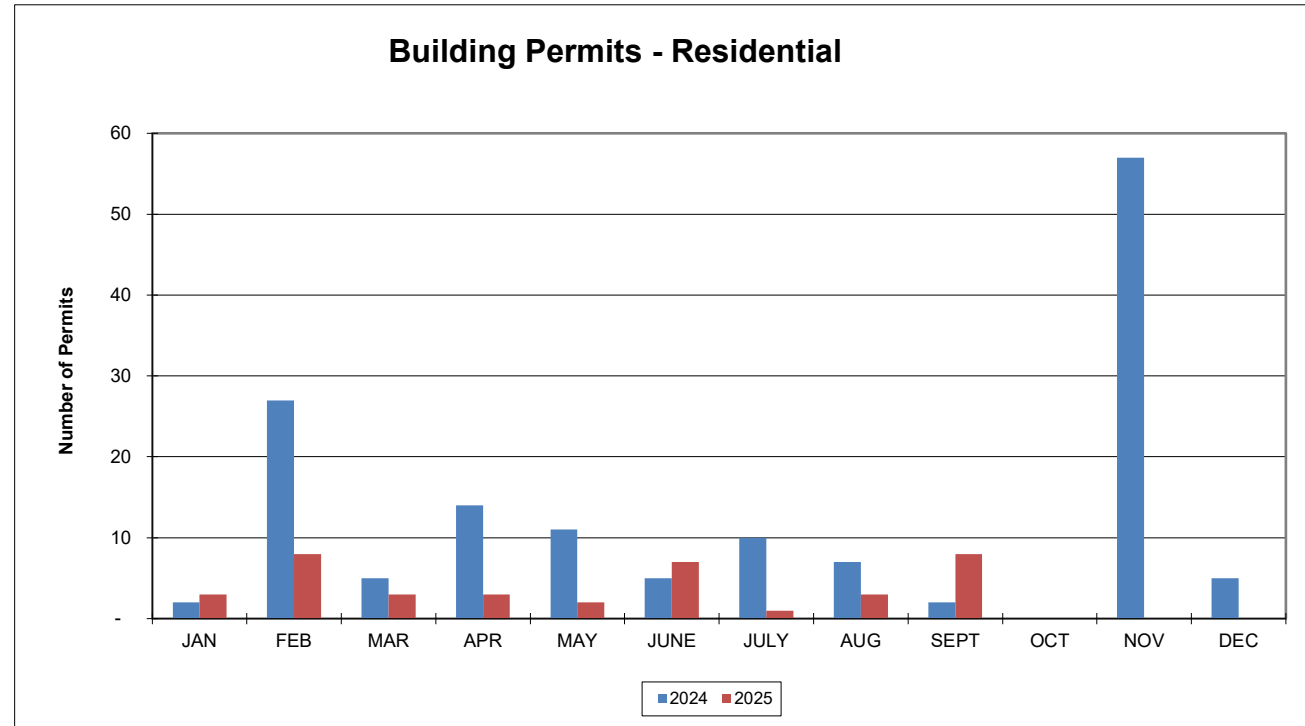

Building

Waste Management