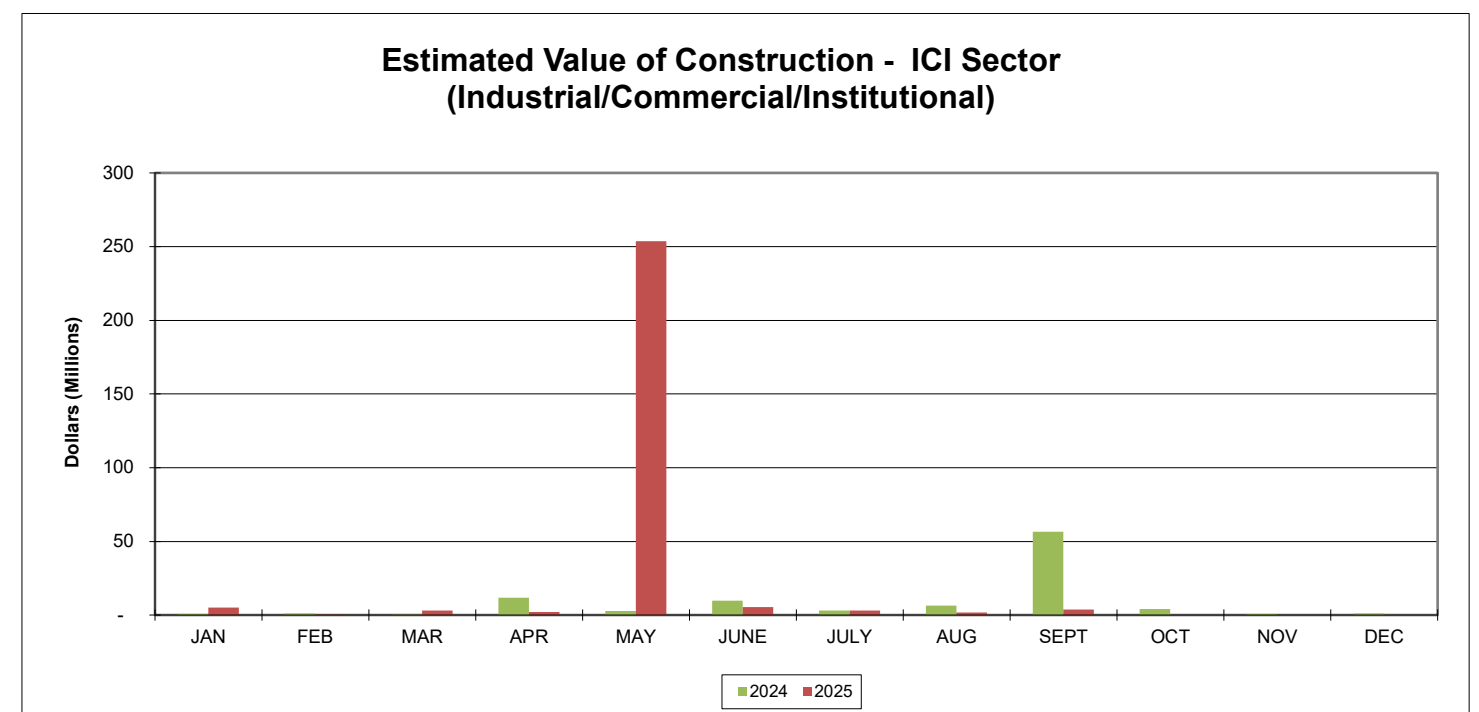

Building

Waste Management