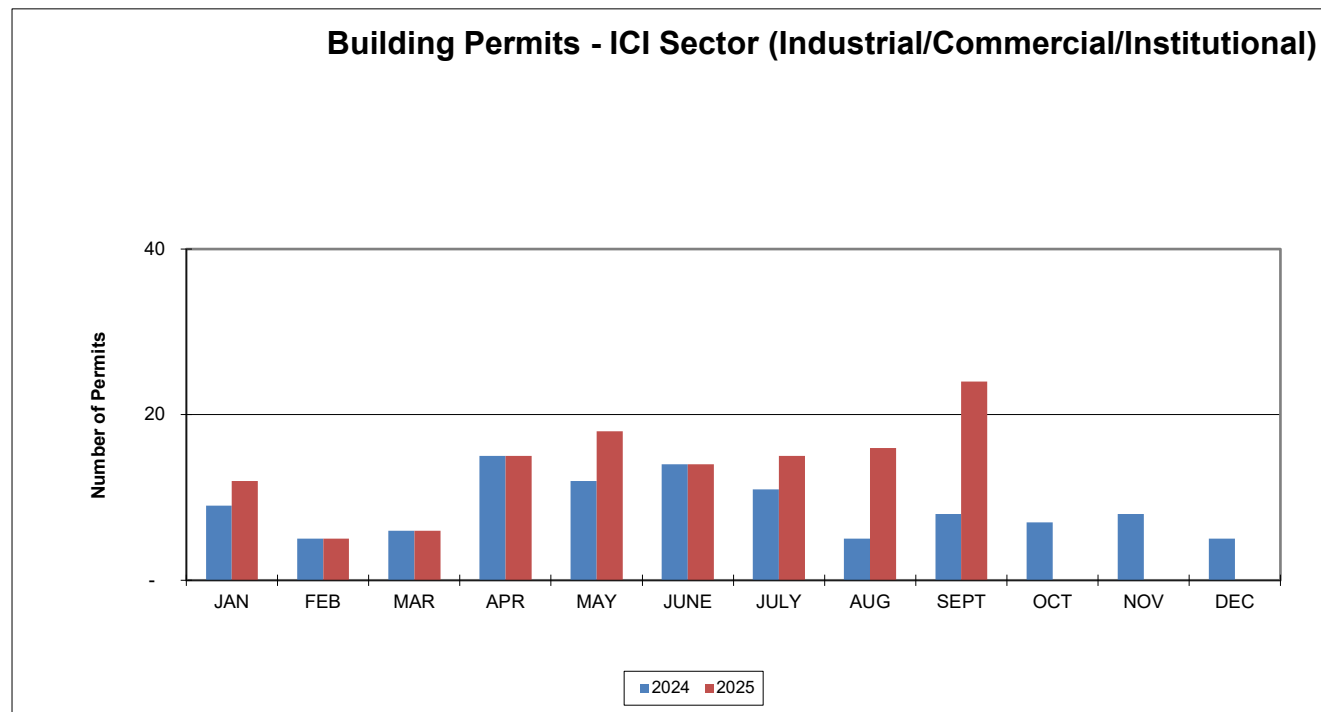

Building

Waste Management