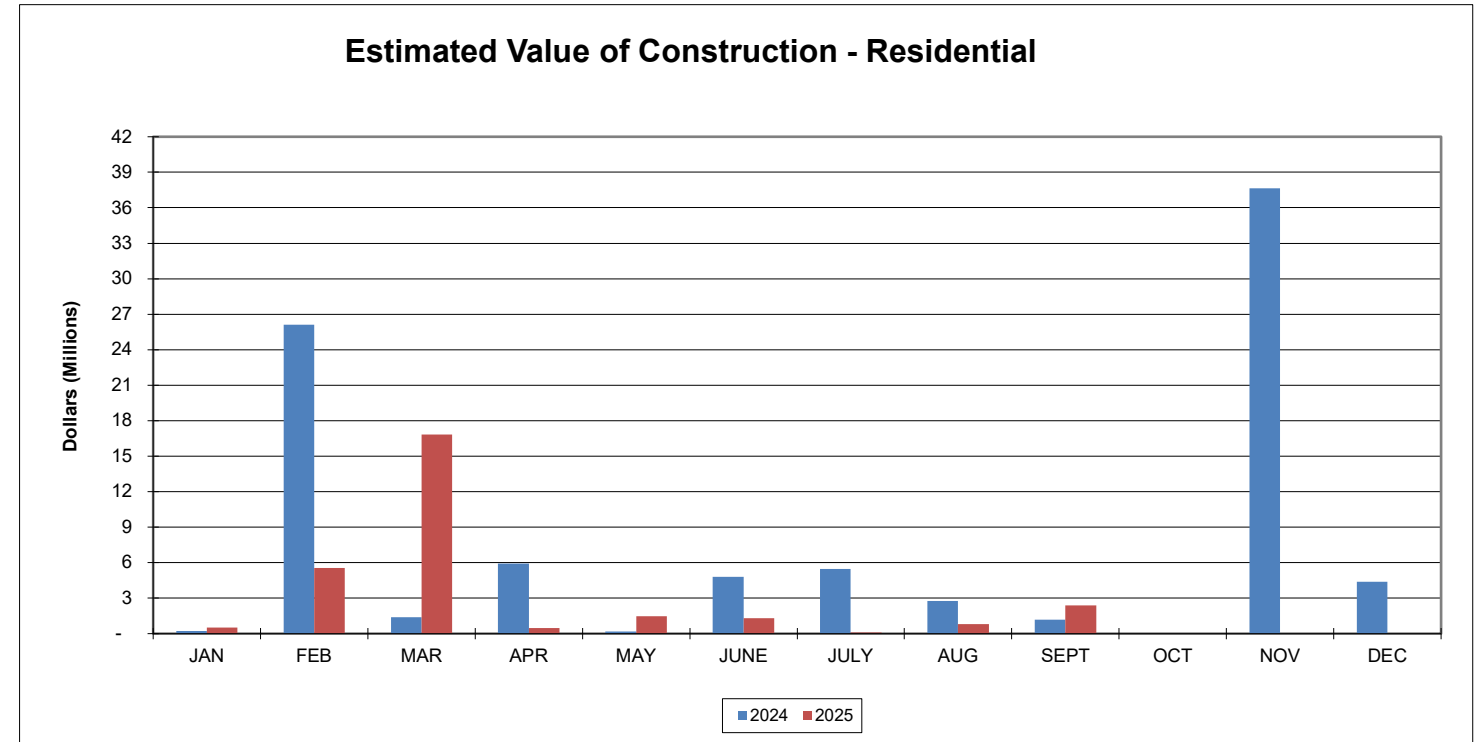

Building

Waste Management