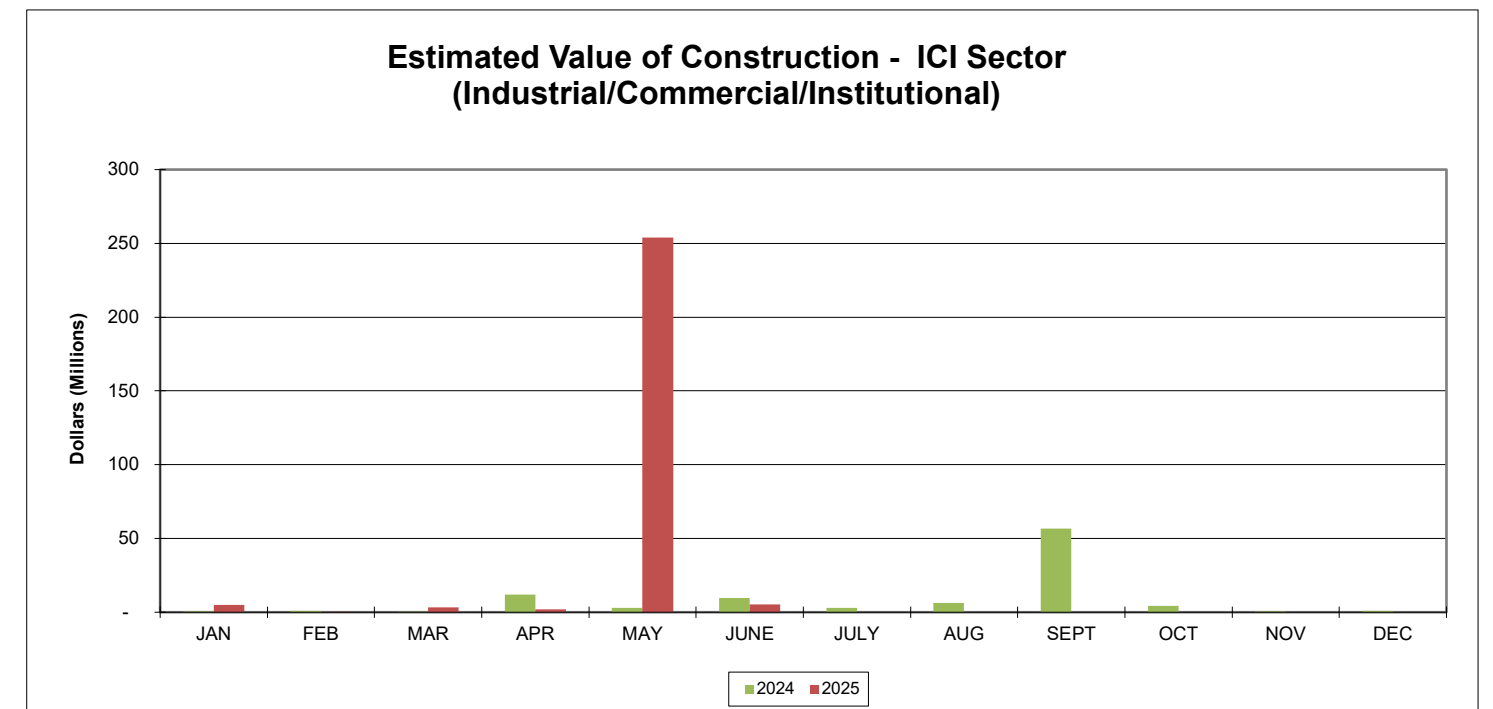

Building

Waste Management