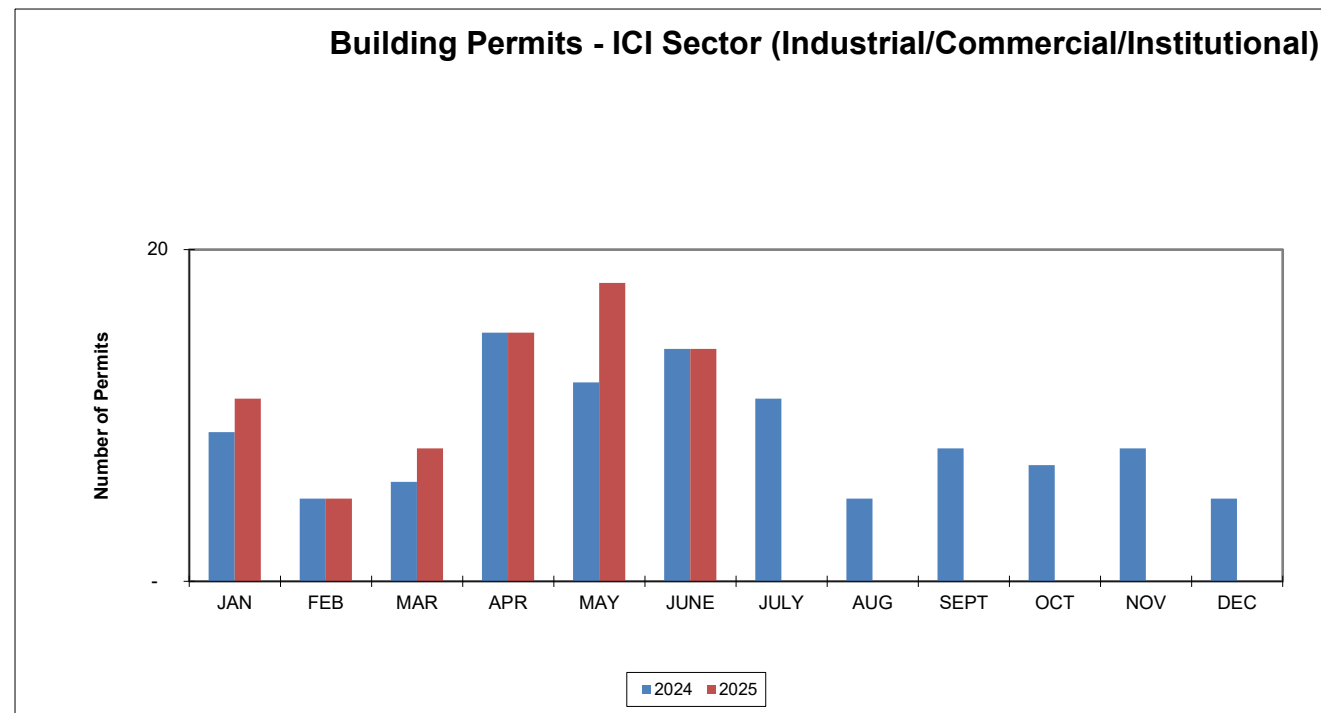

Building

Waste Management