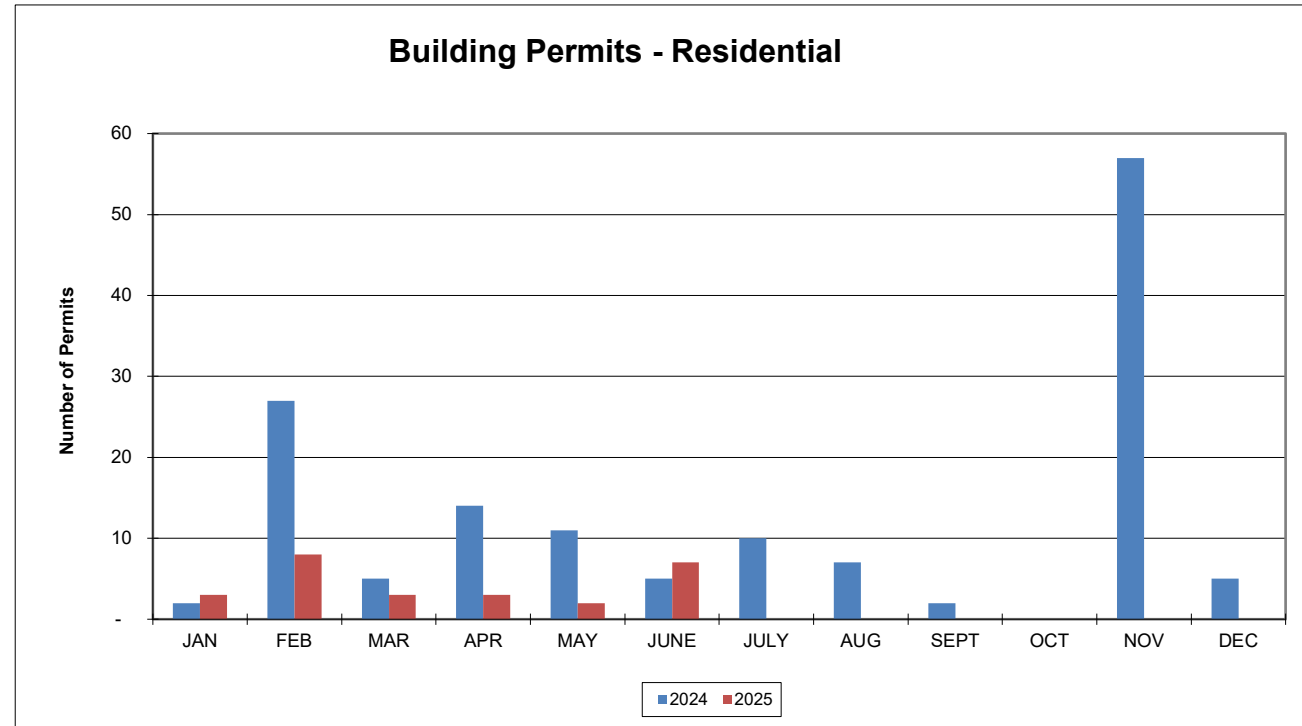

Building

Waste Management