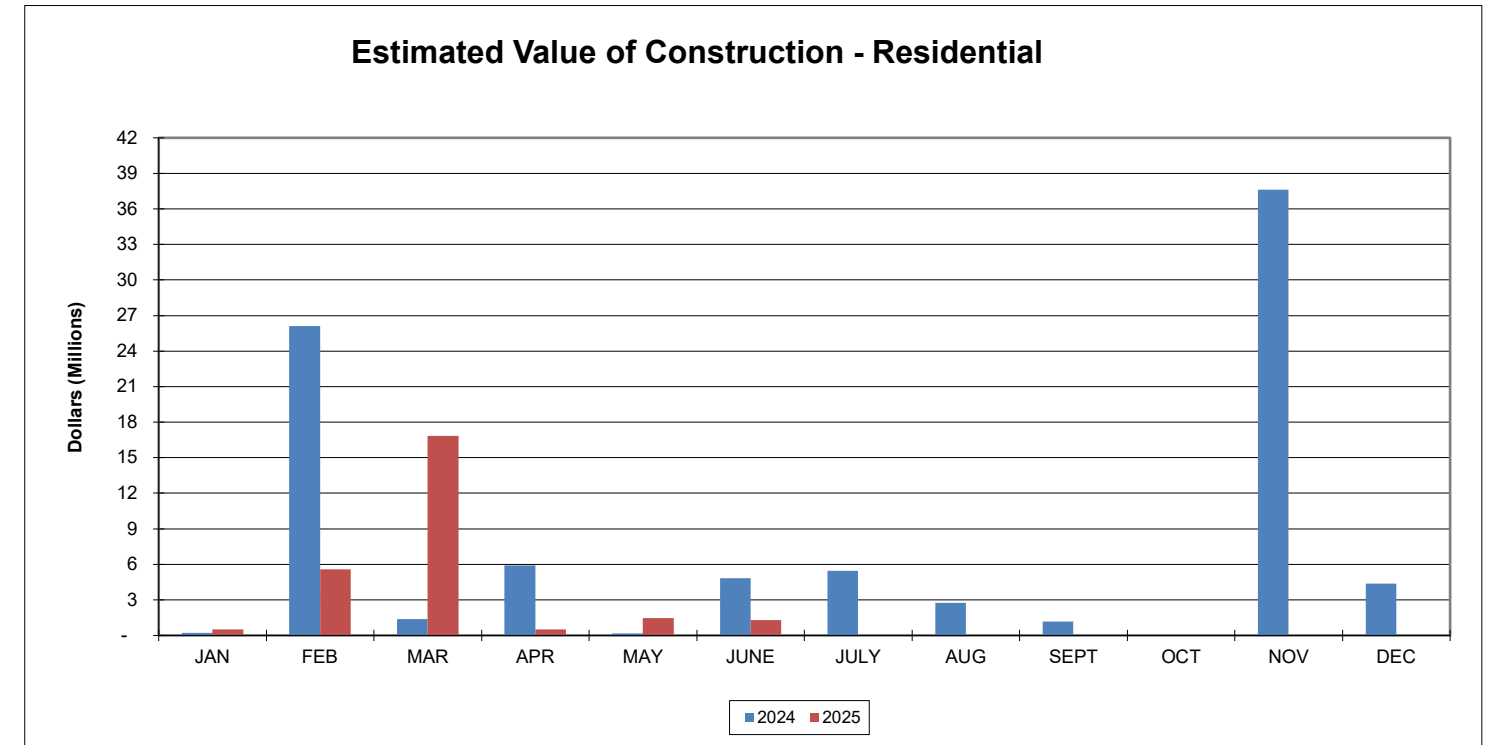

Building

Waste Management