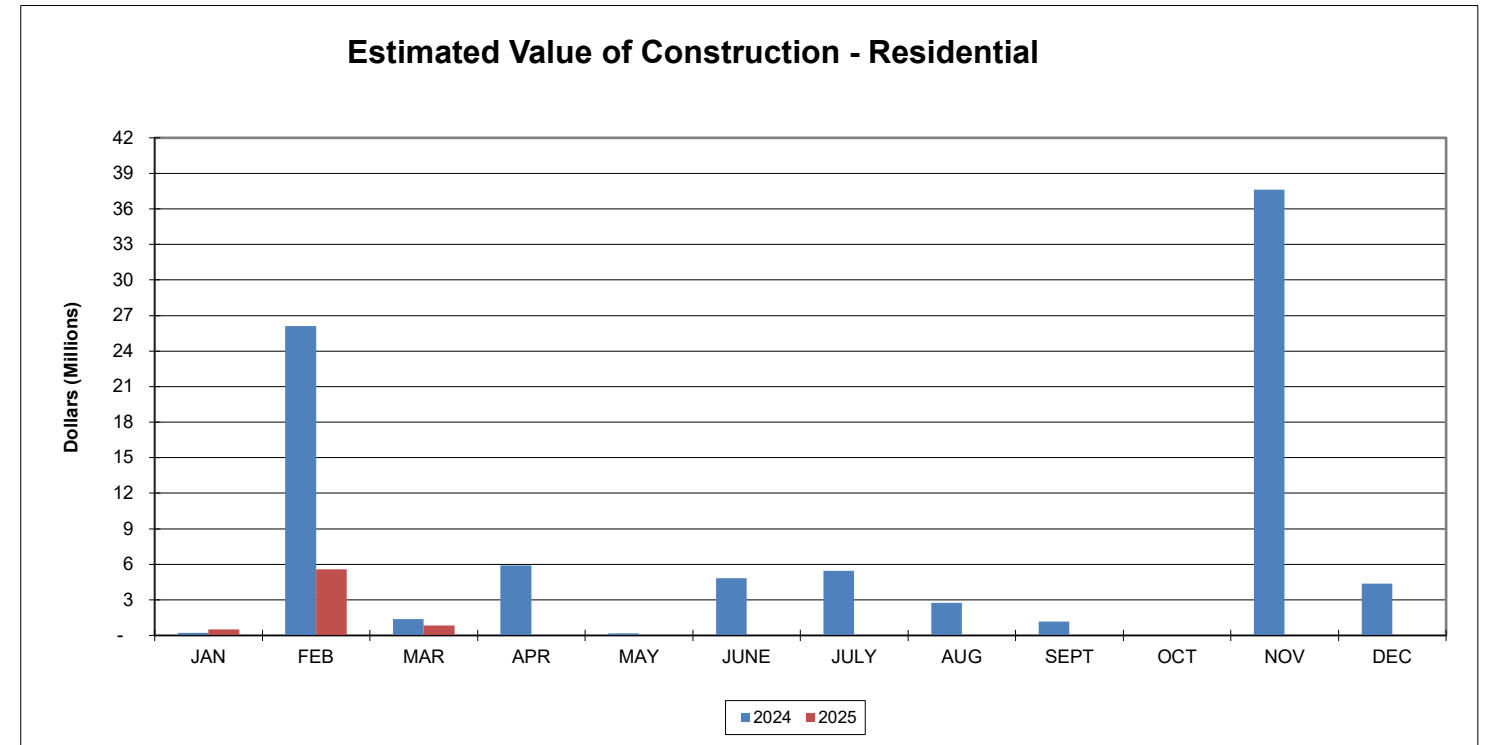

Building

Waste Management