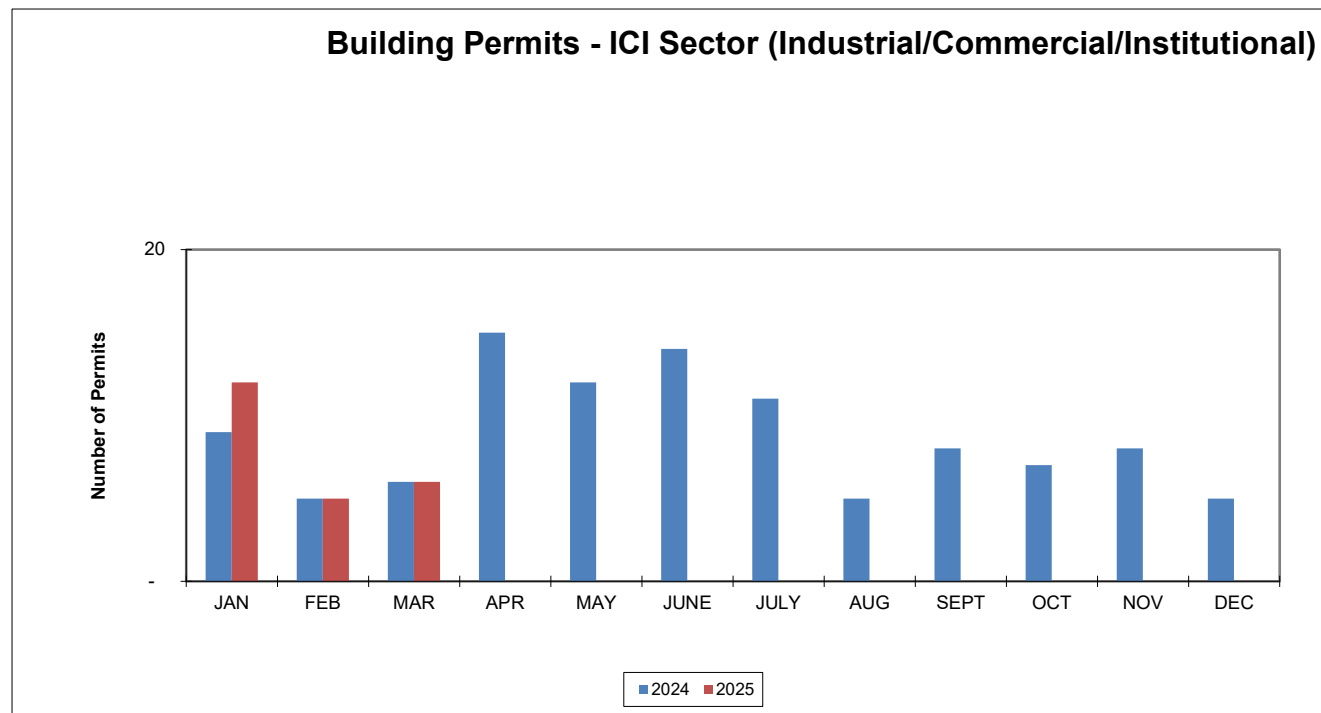

Building

Waste Management