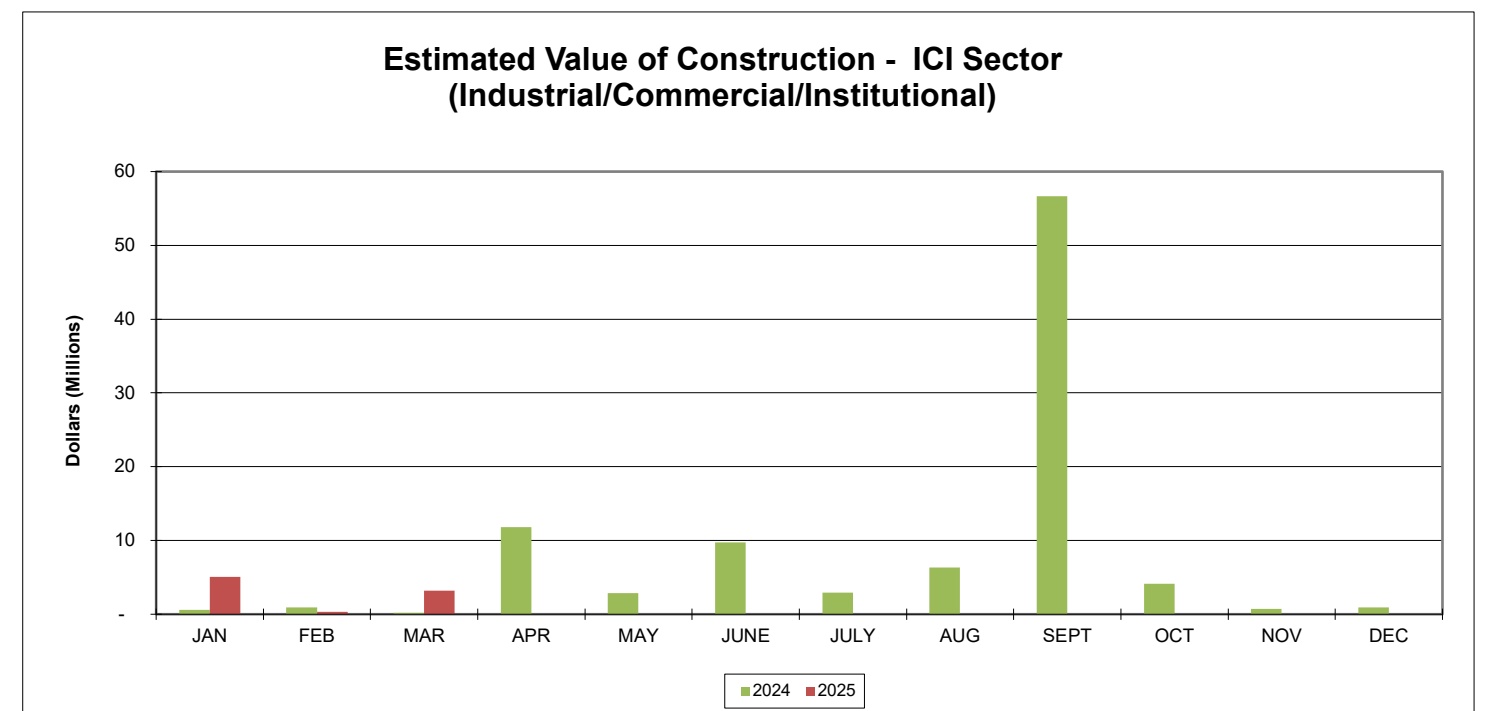

Building

Waste Management