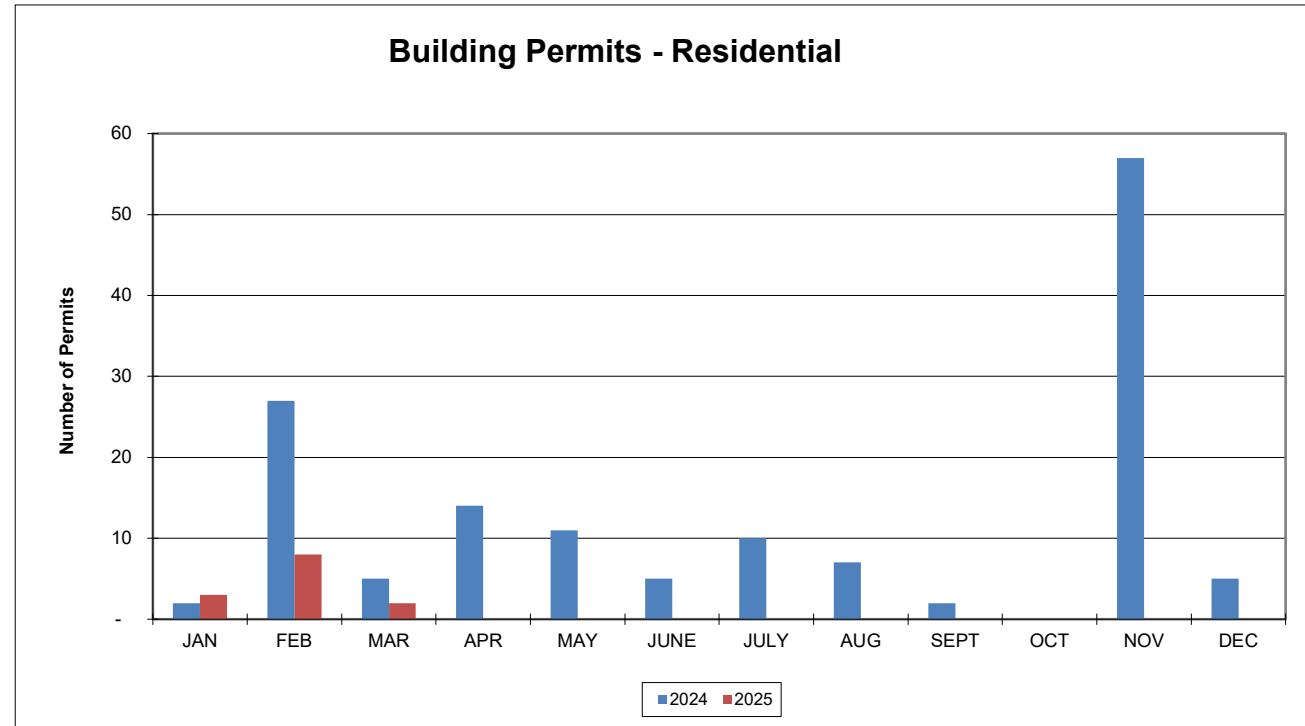

Building

Waste Management