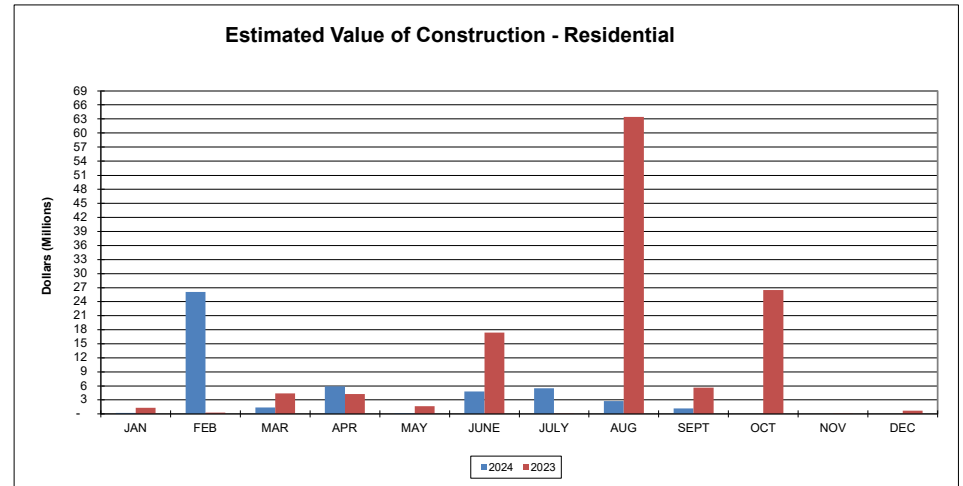

Building

Waste Management