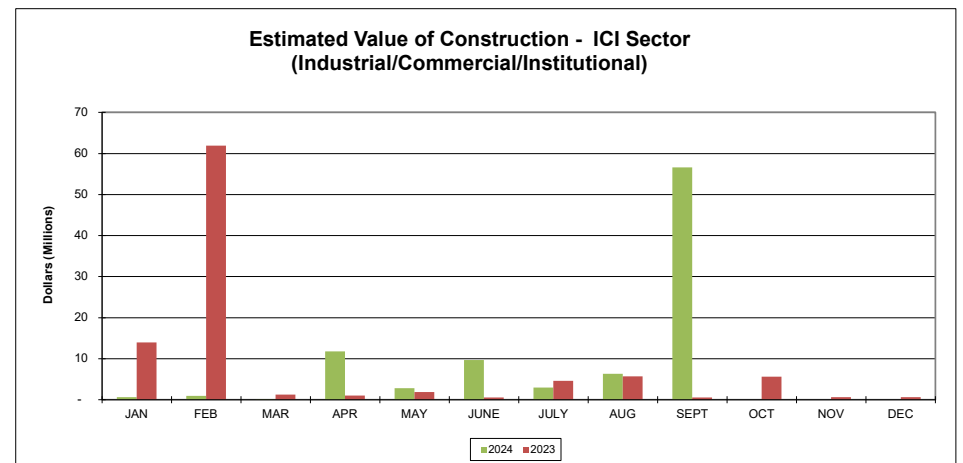

Building

Waste Management