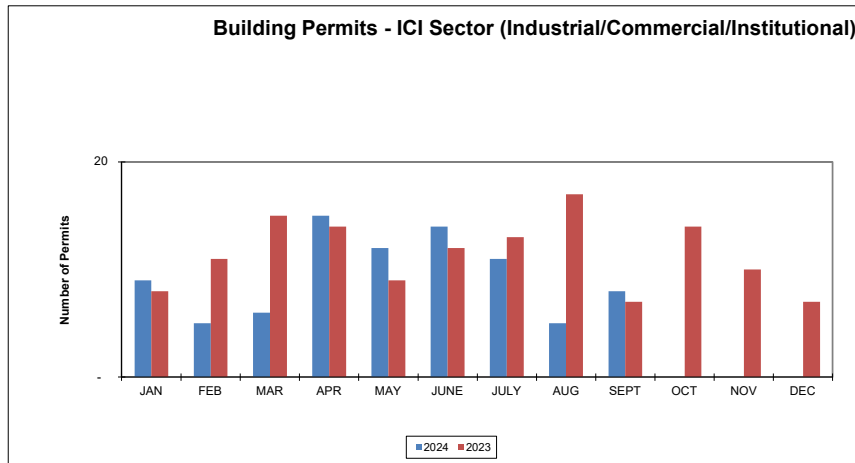

Building

Waste Management