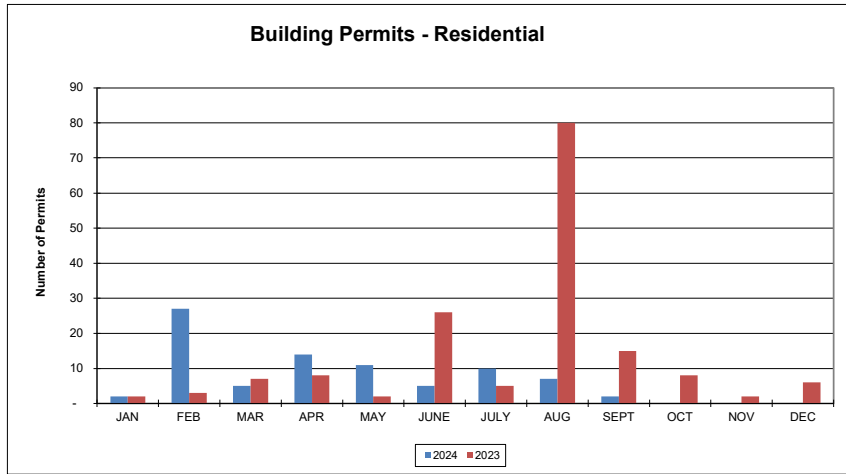

Building

Waste Management