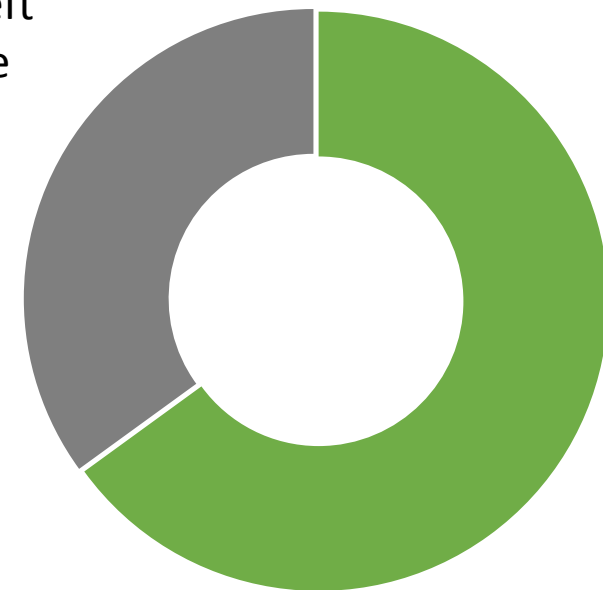

Groundswell of Support for Our Pet Project

Lead Donors

- City of Peterborough
- Ontario SPCA and Humane Society
- PetSmart Charities of Canada
- Local businesses like LLF Lawyers
- Multiple families and foundations with philanthropic gifts of $50,000 and greater

**$6.6 million of $10 million
Raised to Date**

Funds Left
to Raise
34%

Gifts To
Date
66%